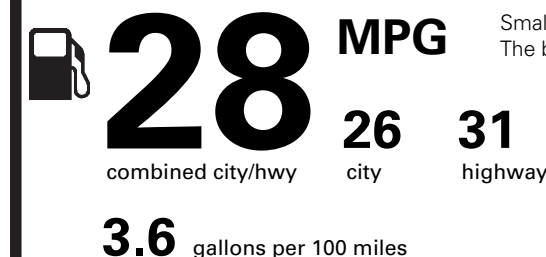

FUNCTIONAL

- AM/FM/MP3, 6 SPEAKERS
- AUTO START STOP TECH
- ELECTRIC PARKING BRAKE
- FORD CO-PILOT360™
- FORDPASS™ CONNECT 4GWI-FI HOTSPOT TELEMATICS MODEM
- INTELLIGENT ACCESS W/PUSH BUTTON START
- REAR VIEW CAMERA
- SECURICODE KEYLESS KEYPAD
- SIRIUSXM® - SVC N/A AK&HI
- SYNC®3 8" SCR N W/APPLINK®

SAFETY/SECURITY

- ADVANCETRAC® WITH RSC®
- AIRBAG - DRIVER KNEE
- AIRBAGS - DUAL STAGE FRONT
- AIRBAGS - FRONT SEAT MOUNTED SIDE IMPACT
- AIRBAGS - SAFETY CANOPY®
- LATCH CHILD SAFETY SYSTEM
- PERSONAL SAFETY SYSTEM™
- SOS POST-CRASH ALERT SYS™
- TIRE PRESSURE MONIT SYS

WARRANTY

- 3YR/36,000 BUMPER / BUMPER
- 5YR/60,000 POWERTRAIN
- 5YR/60,000 ROADSIDE ASSIST

INCLUDED ON THIS VEHICLE

(MSRP)

EQUIPMENT GROUP 200A

OPTIONAL EQUIPMENT/OTHER

- 2020 MODEL YEAR
- RAPID RED MET TINTED CC 395.00
- .17" SHDW SLVR-PNTD ALUM WHEEL
- .225/65R17 102H A/S BSW2 TIRES
- FORD CO-PILOT360 ASSIST 695.00
- .VOICE-ACTV TOUCH-SCR NAV SYS
- .ADAPTIVE CRUISE W/STOP AND GO
- WHL LOCKNG NUTS*DLR INSTLD ACY 75.00

PRICE INFORMATION

BASE PRICE	$28,605.00
TOTAL OPTIONS/OTHER	1,165.00
TOTAL VEHICLE & OPTIONS/OTHER	29,770.00
DESTINATION & DELIVERY	1,245.00

EPA DOT Fuel Economy and Environment

Gasoline Vehicle

Fuel Economy

Small SUVs range from 16 to 120 MPG. The best vehicle rates 136 MPGe.

You save **$250**

in fuel costs over 5 years compared to the average new vehicle.

Annual fuel cost **$1,450**